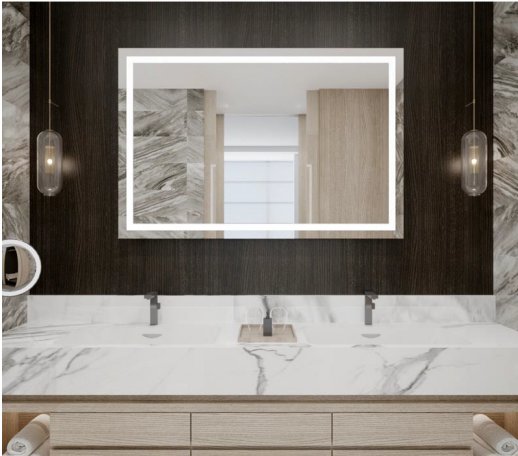

## LED Front-lit Mirror

### Model: MLED-5436

- Description: LED Mirror Front-lit
- Dimensions: 54" x 36"
- UL Driver: 36 Watts
- Mirror Type: Copper free, Corrosion resistant
- Mirror Thickness: 5mm
- LED: 3528/96LED/m
- Frame: Aluminum frame, anodized
- Voltage: 110-240V 50Hz
- Kelvin Rating: 6000K
- Lumen: 1400
- Lifespan: 50000-80000 hours
- CRI: 80
- Hanger: Heavy duty
- Certification: UL
- Brand: NERVAL